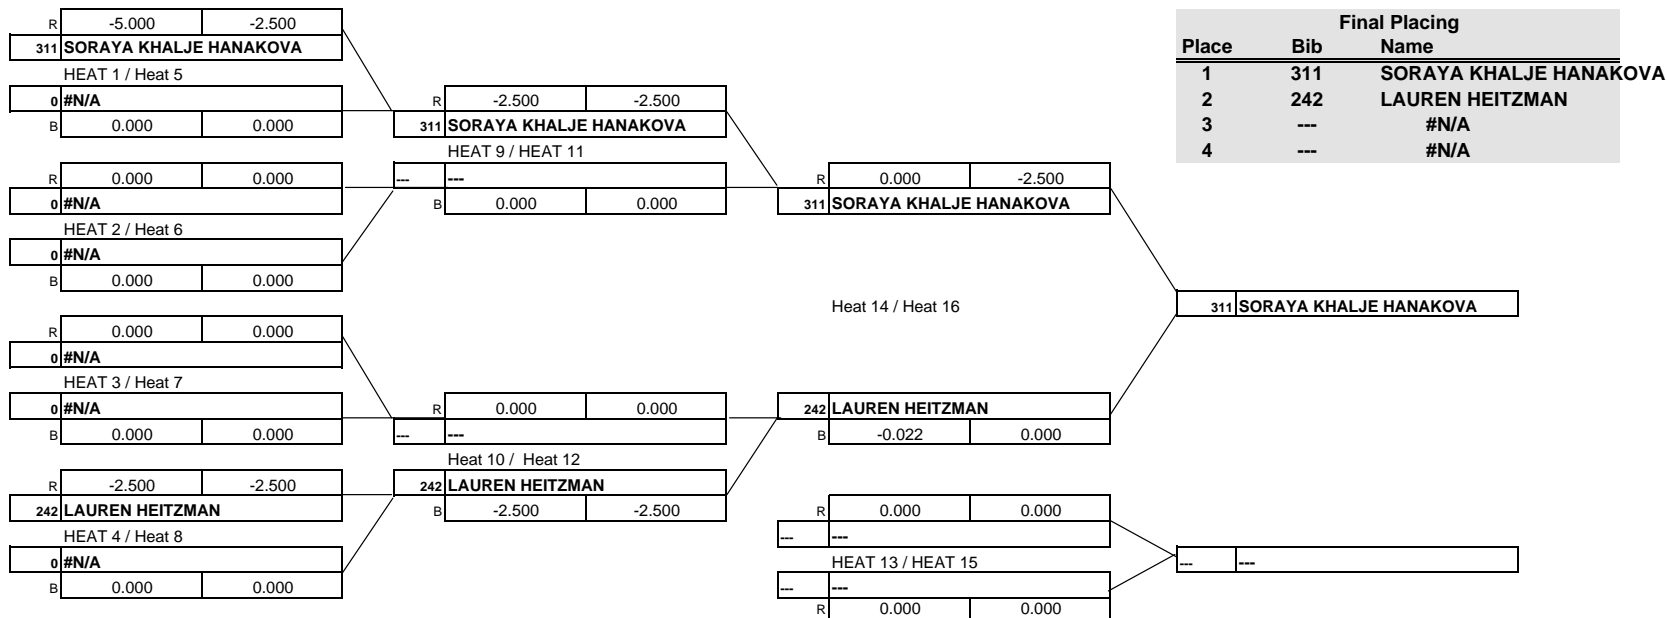

Crankworx Colorado - Winter Park Colorado

AM WOMEN

Winner's Time #REF!

Max Penalty Time 2.50

Crankworx Colorado - Winter Park Colorado

PRO WOMEN

Winner's Time 45.93

Max Penalty Time 2.50

Crankworx Colorado - Winter Park Colorado

boys

Winner's Time #REF!

Max Penalty Time 2.50

Crankworx Colorado - Winter Park Colorado

junior men

Winner's Time 47.55

Max Penalty Time 2.50

Final Placing		
Place	Bib	Name
1	288	AUSTIN CHIPMAN
2	299	AUSTIN HACKETT KLAUBE
3	205	CODY BURDICK
4	392	JIMMY CARPENTER

Crankworx Colorado - Winter Park Colorado

AM MEN

Winner's Time #REF!

Max Penalty Time 2.50