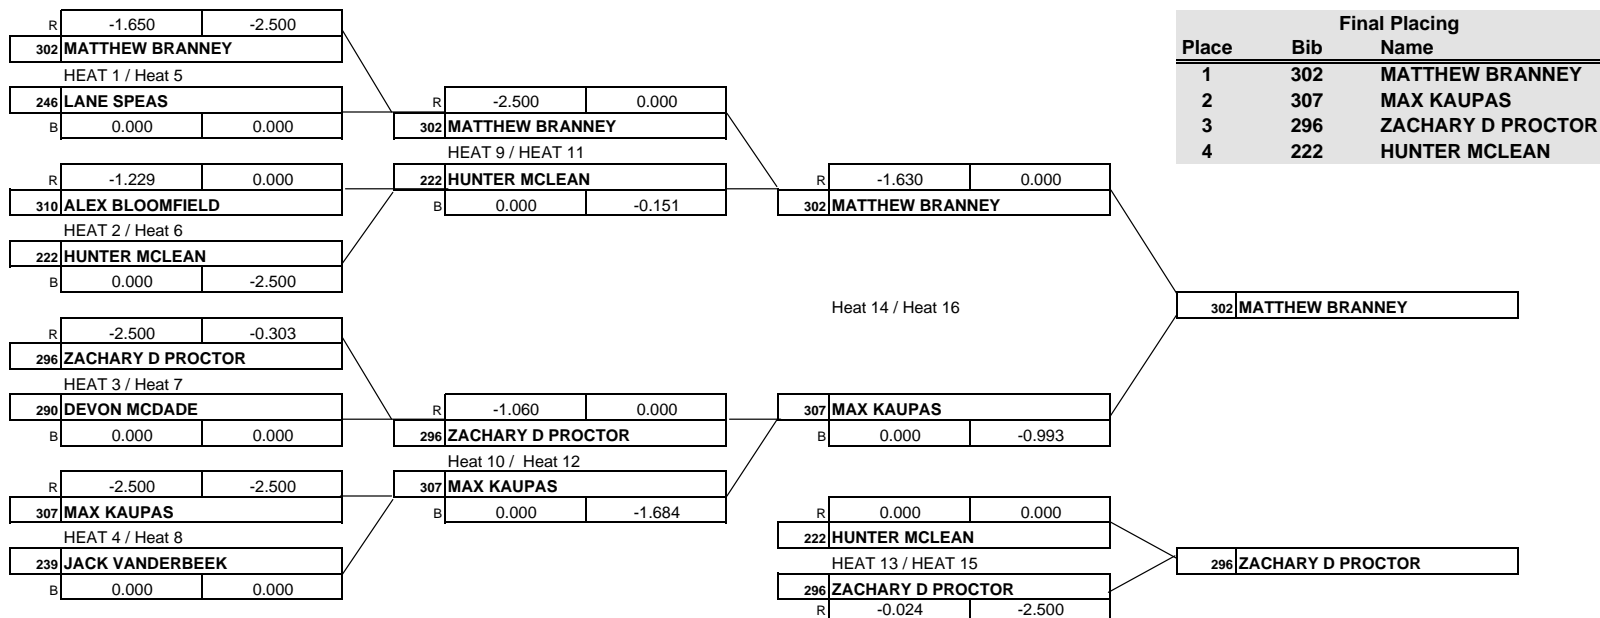

Crankworx Colorado - Winter Park Colorado

boys

Winner's Time #REF!

Max Penalty Time 2.50