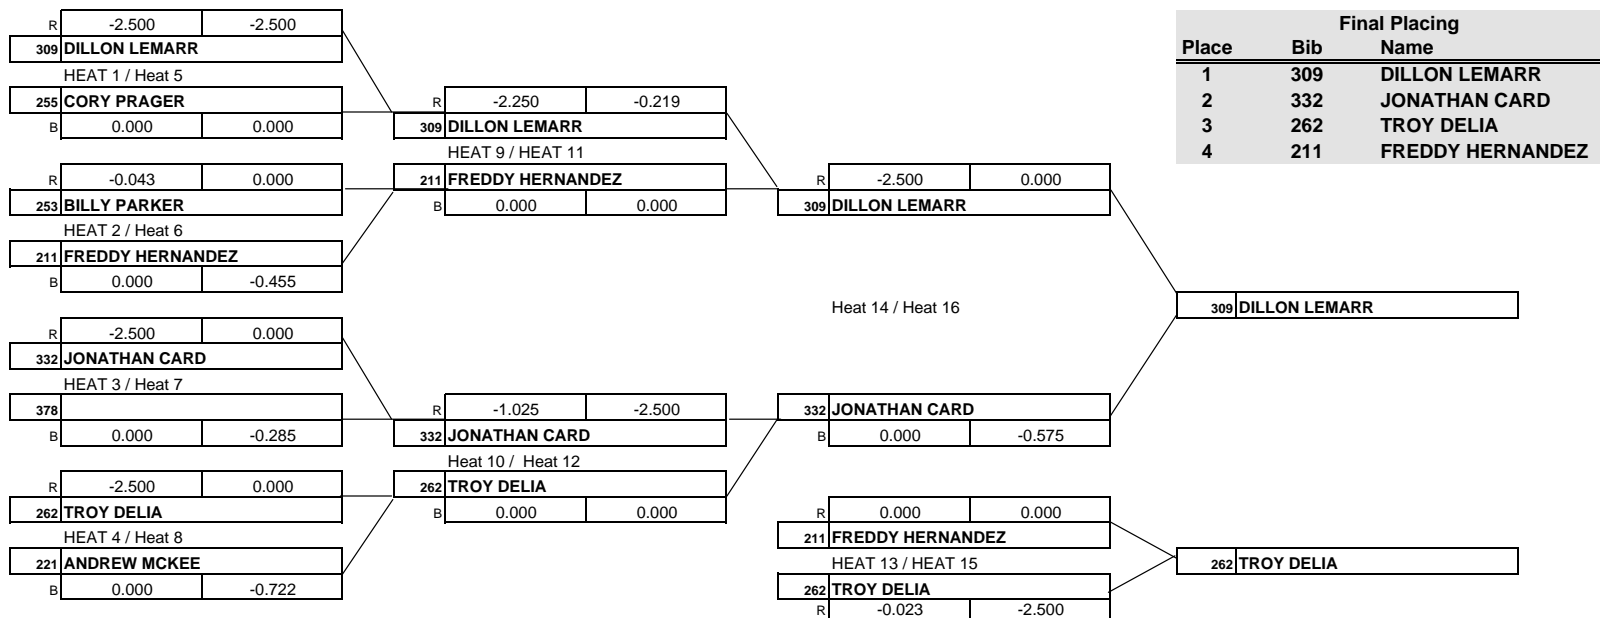

Final Placing		
Place	Bib	Name
1	288	AUSTIN CHIPMAN
2	299	AUSTIN HACKETT KLAUBE
3	205	CODY BURDICK
4	392	JIMMY CARPENTER

Crankworx Colorado - Winter Park Colorado

AM MEN

Winner's Time #REF!

Max Penalty Time 2.50