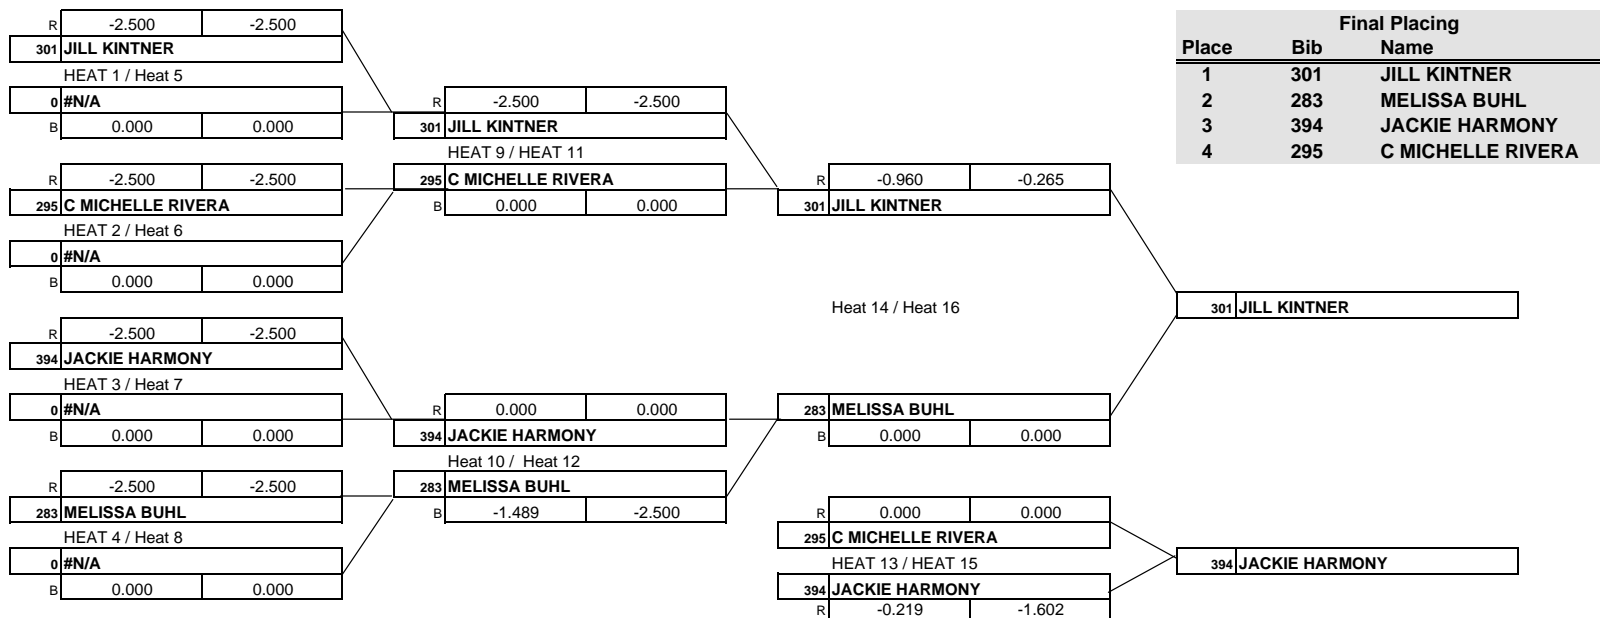

Crankworx Colorado - Winter Park Colorado

AM WOMEN

Winner's Time #REF!

Max Penalty Time 2.50

Crankworx Colorado - Winter Park Colorado

PRO WOMEN

Winner's Time 45.93

Max Penalty Time 2.50