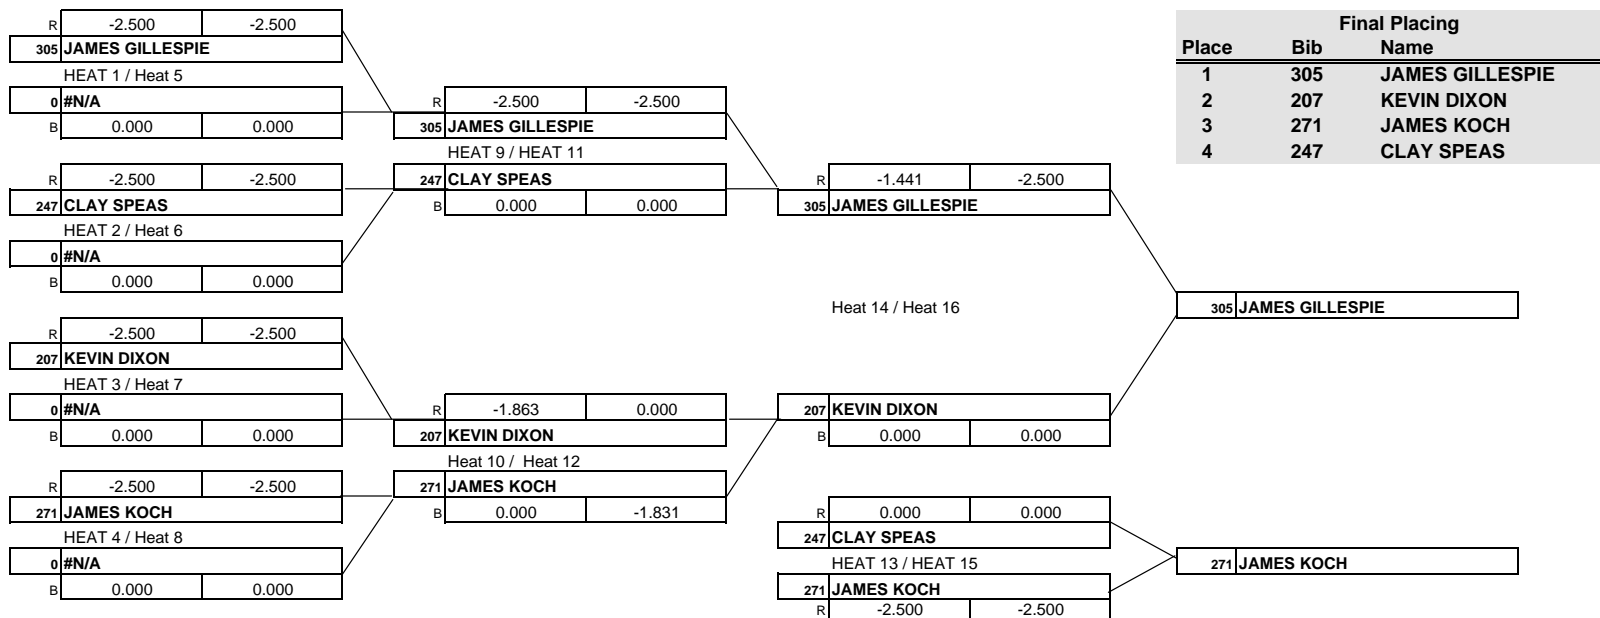

Crankworx Colorado - Winter Park Colorado

MASTERS 30+

Winner's Time 50.26

Max Penalty Time 2.50