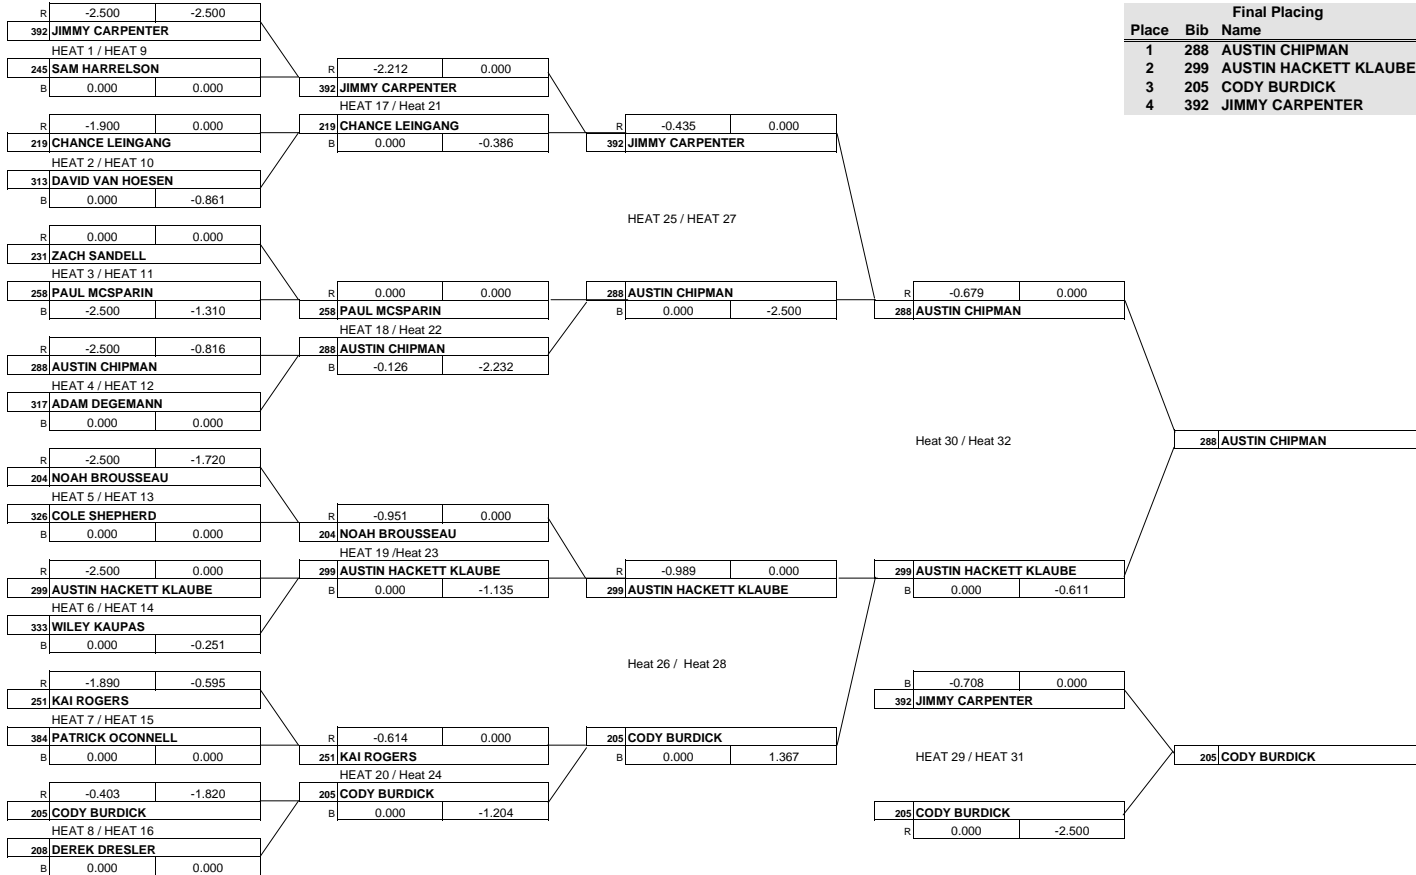

Final Placing		
Place	Bib	Name
1	288	AUSTIN CHIPMAN
2	299	AUSTIN HACKETT KLAUBE
3	205	CODY BURDICK
4	392	JIMMY CARPENTER

Crankworx Colorado - Winter Park Colorado

AM MEN

Winner's Time #REF!

Max Penalty Time 2.50